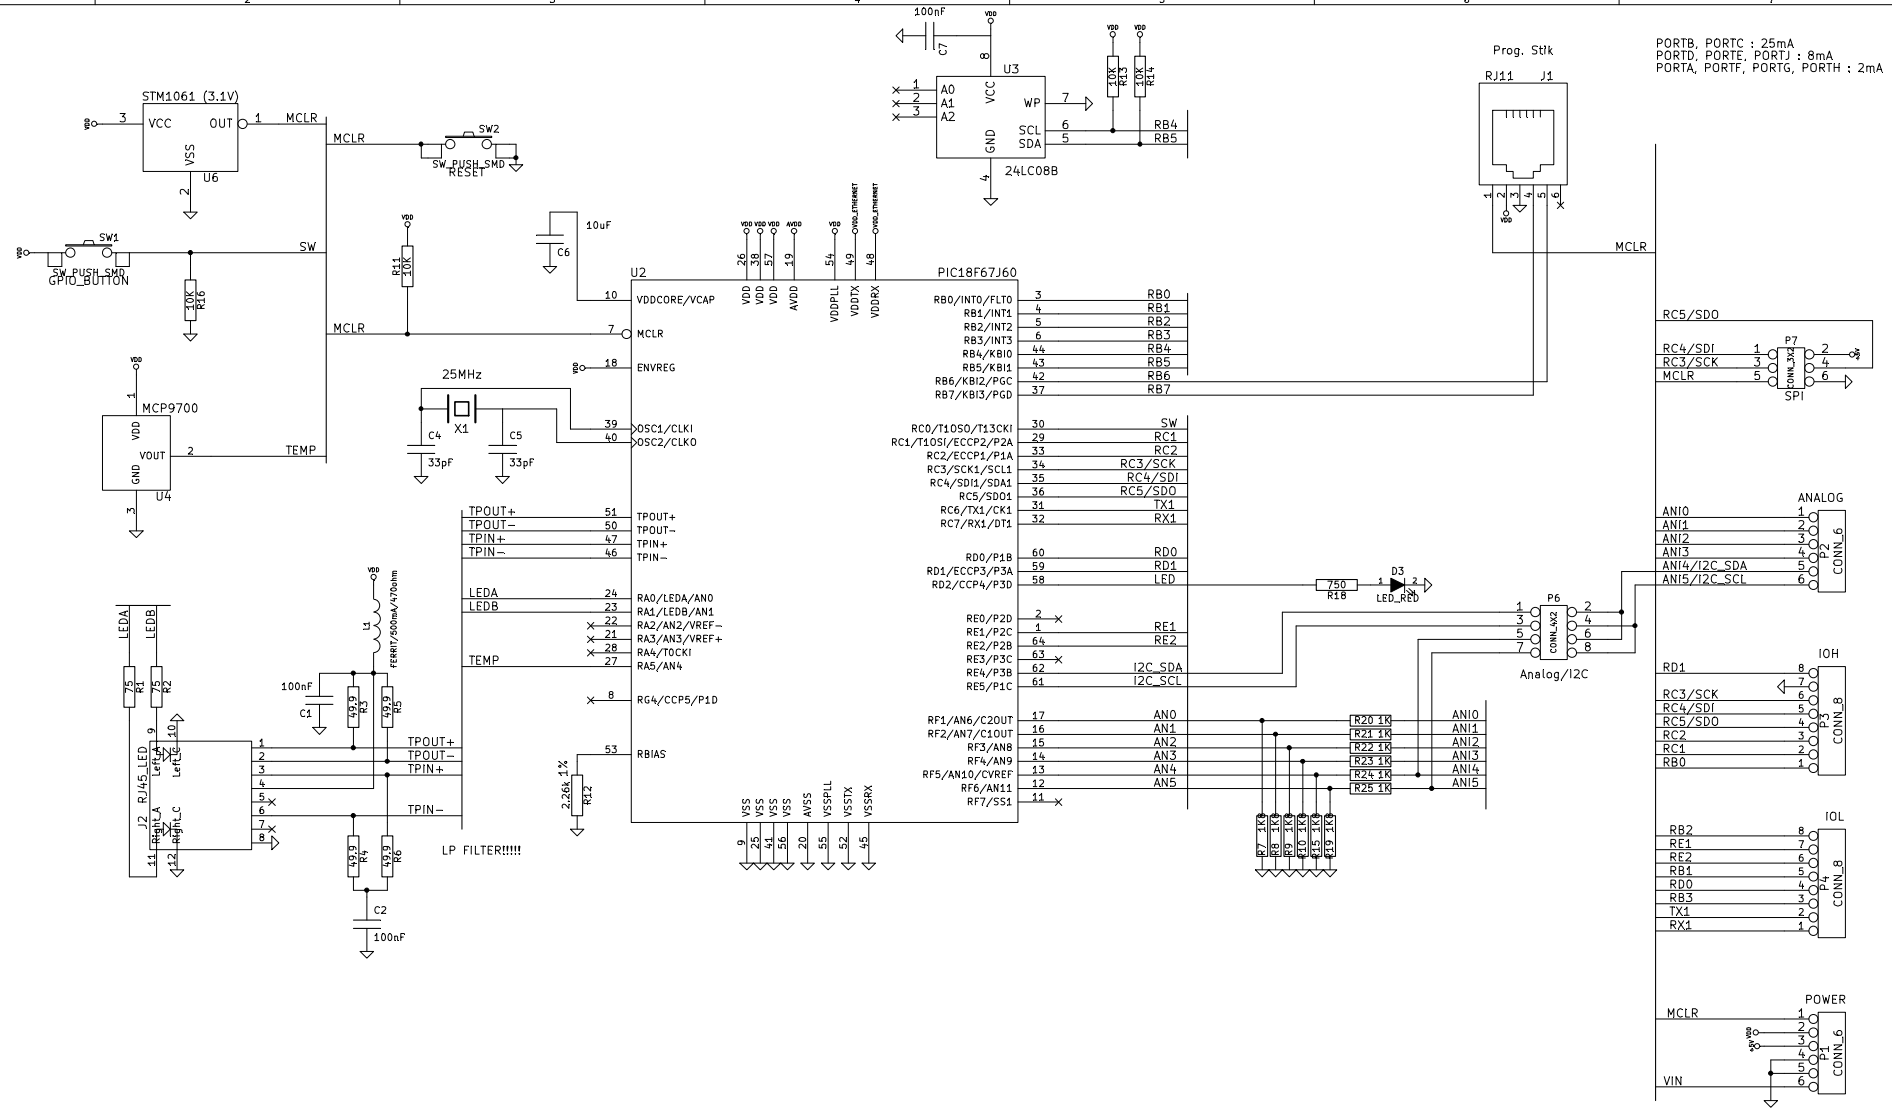

Check xtal load-Cap

PORTB, PORTC : 25mA
 PORTD, PORTE, PORTI : 8mA
 PORTA, PORTF, PORTG, PORTH : 2mA