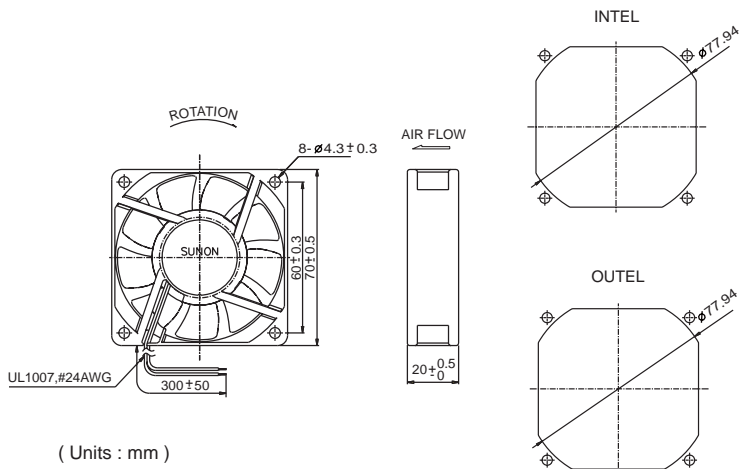

*All model could be customized. Please contact with Sunon Sales.

*Specifications subject to change without notice. Please Visit SUNON web site at <http://www.sunon.com> for update information.