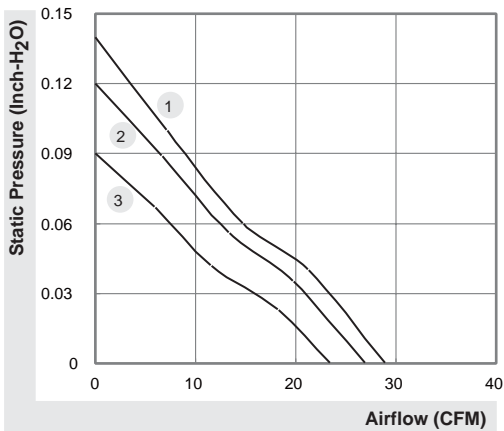

*All model could be customized. Please contact with Sunon Sales.

*Specifications subject to change without notice. Please Visit SUNON web site at <http://www.sunon.com> for update information.