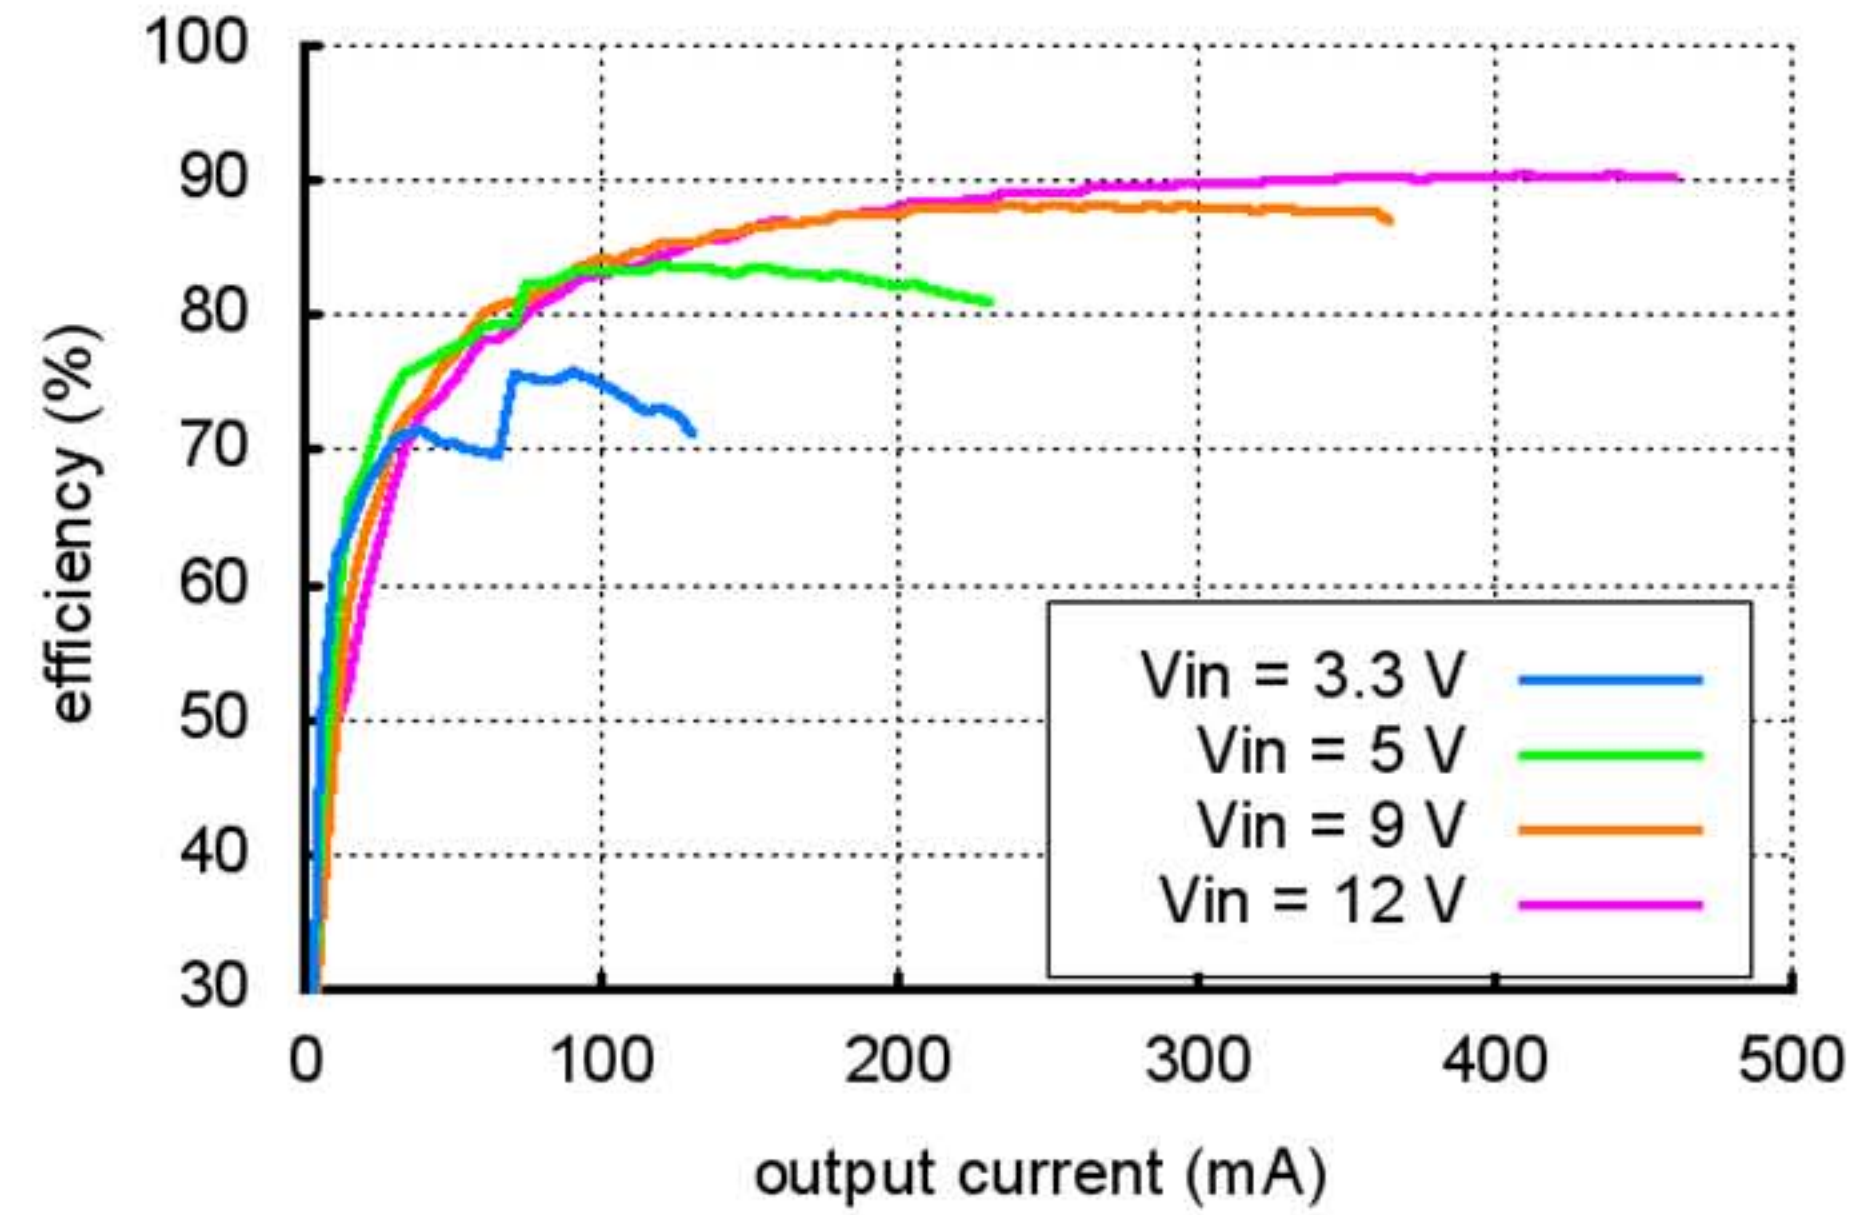

Pololu Adjustable Boost Regulator Efficiency,  $V_{out} = 12\text{ V}$

Pololu Adjustable Boost Regulator Efficiency,  $V_{out} = 24\text{ V}$

Pololu Adjustable Boost Regulator Efficiency,  $V_{out} = 5\text{ V}$