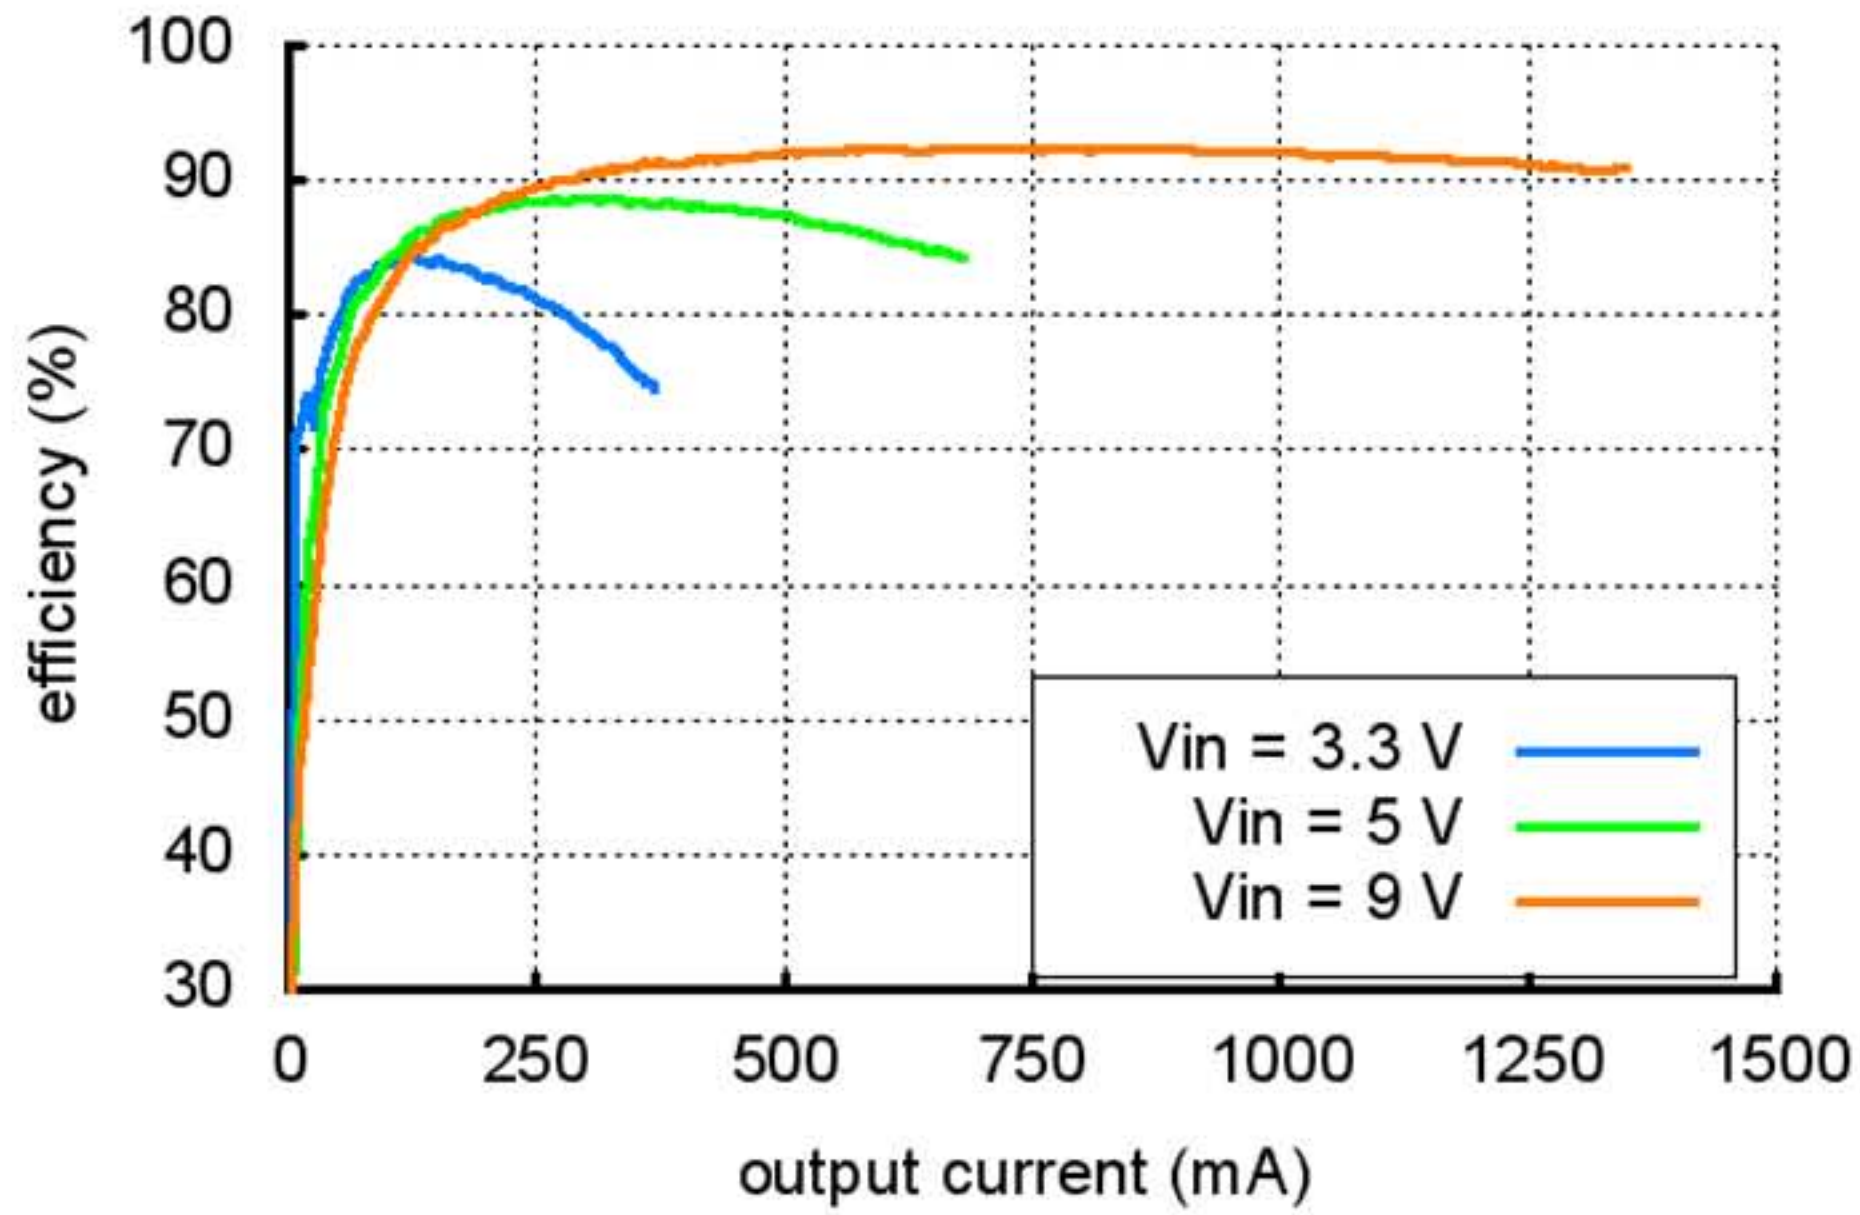

Pololu Adjustable Boost Regulator Efficiency,  $V_{out} = 12\text{ V}$

Pololu Adjustable Boost Regulator Efficiency,  $V_{out} = 24\text{ V}$

Pololu Adjustable Boost Regulator Efficiency,  $V_{out} = 5\text{ V}$