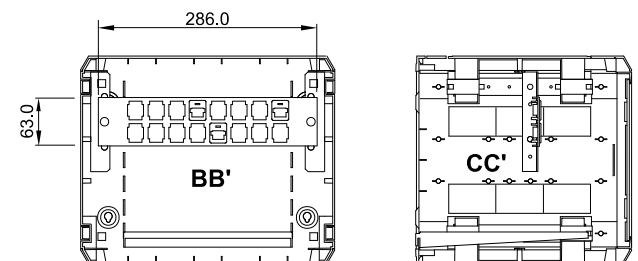

Code	Mininet + accessories	2 Schukos
32240010	*	
32240020	*	*