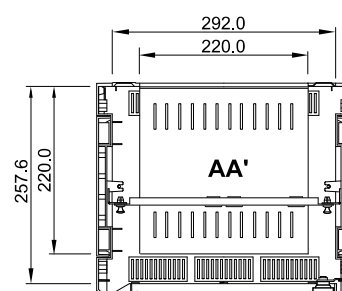

Code	Mininet + accessories	2 Schukos
32240010	*	
32240020	*	*