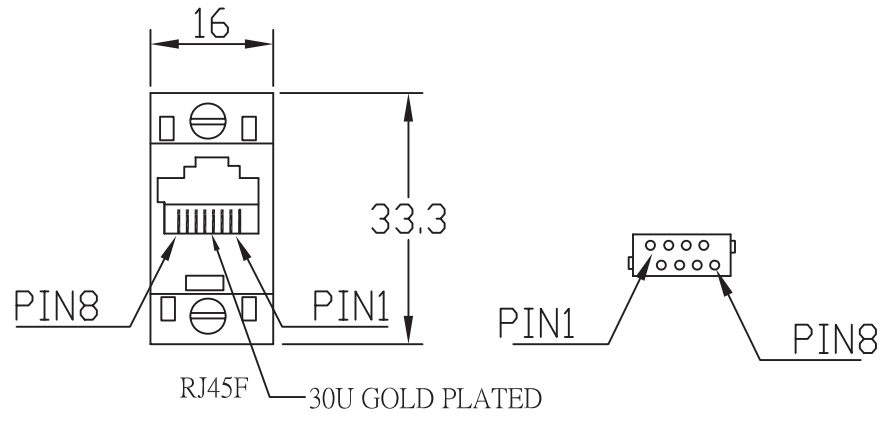

DB 9M(NICKEL PLATED)

BEIGE COLOR ADAPTER

PIN8

PIN1

PIN1

PIN8

RJ45F

30U GOLD PLATED

- NOTES:
- 1).DB9M WITH RJ45 JACK 8P8C 30U WITH KEY ABS 94V-2.  
COLOR:BEIGE
  - 2).UL1007 26# WIRE PVC JACKET(L=65mm)
  - 3).GOLD WIRE:13MM. 15MM
- RJ45 DB9M
- 1-----BLUE-----
  - 2----ORANGE---
  - 3----BLACK----
  - 4-----RED-----
  - 5----GREEN---
  - 6---YELLOW----
  - 7---BROWN----
  - 8----WHITE-----

Company		Goods Code		Draw		Date	2010.08.02		D		
ITEM NO.	TD09M8	Drawing Evidence		Check		Date			C		
Goods NO.				Approval		Date			B		
Original NO.	S-*****	Unit(mm)							VER. A		