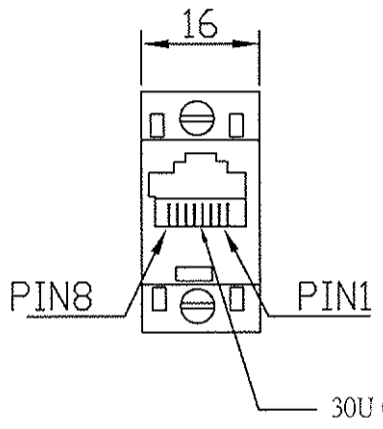

BEIGE COLOR ADAPTER

NOTES:

1).DB9F WITH RJ45 JACK 8P8C 30U WITH KEY ABS 94V-2.
 COLOR:BEIGE

2).UL1007 26# WIRE PVC JACKET(L=85mm)

3).GOLD WIRE:13MM. 15MM

RJ45 DB9F

- 1----BLUE----
- 2---ORANGE---
- 3----BLACK----
- 4----RED-----
- 5----GREEN----
- 6---YELLOW----
- 7---BROWN----
- 8----WHITE----

Company		Goods Code		Draw		Date	2010.08.02	D		
ITEM NO.	TD09F8	Drawing Evidence		Check		Date		C		
Goods NO.				Approval		Date	2010.08.02	B		
Original NO.	S-*****	Unit(mm)						VER. A		