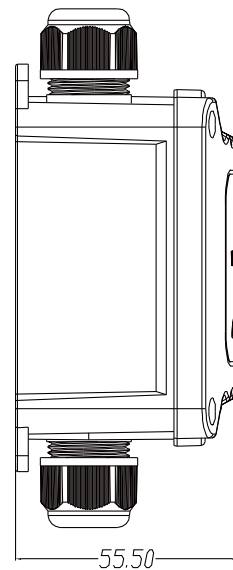

### Product Parameters:

- Rated Voltage:450V AC/DC
- Wire Section:0.5mm<sup>2</sup>-6.0mm<sup>2</sup>
- Waterproof Lever:IP68(IPX8 : 4M : 120H)
- Operation Rating : -40°C-+105°C
- Certificate:TUV, CE, ROHS

## Multiple Connection Mode

# Product Specification

**Product Model:** CJCX008

**Product Dimension:**

Product Model	Cable gland	Thread	Cable range (mm)	Inner size (mm) L*W*H
CJCX008	A.B.C.D	M20	φ5-9mm,φ9-12mm	108*74*37