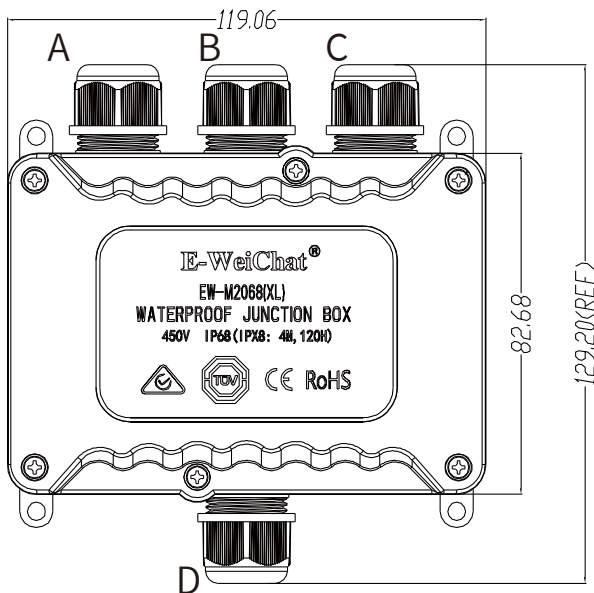

### Product Parameters:

- Rated Voltage:450V AC/DC
- Wire Section:0.5mm<sup>2</sup>-6.0mm<sup>2</sup>
- Waterproof Lever:IP68(IPX8 : 4M : 120H)
- Operation Rating : -40°C-+105°C
- Certificate:TUV, CE, ROHS

## Product Parts Introduction

Product Parts	Material	Color
Box	PA66、 UL94V-2	Black
Locking nut	PA66、 UL94V-2	Black
Screws	Stainless Steel	Original Color
Seal ring	Silicone	Green、 Black、 Yellow
Certificate	  <b>RoHS</b>	

## Multiple Connection Mode

# Product Specification

**Product Model:** CJCX008

**Product Dimension:**

Product Model	Cable gland	Thread	Cable range (mm)	Inner size (mm) L*W*H
CJCX008	A.B.C.D	M20	φ5-9mm,φ9-12mm	108*74*37