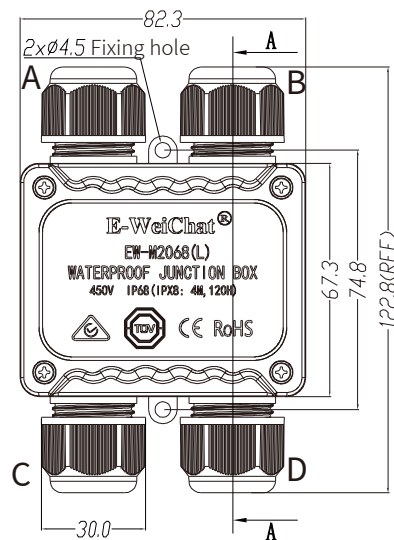

### Product Parameters:

- Rated Voltage:450V AC/DC
- Wire Section:0.5mm<sup>2</sup>-6.0mm<sup>2</sup>
- Waterproof Lever:IP68(IPX8 : 4M : 120H)
- Operation Rating : -40°C-+105°C
- Certificate:TUV, CE, ROHS

## Product Parts Introduction

Product Parts	Material	Color
Box	PA66、 UL94V-2	Black
Locking nut	PA66、 UL94V-2	Black
Screws	Stainless Steel	Original Color
Seal ring	Silicone	Green、 Black、 Yellow
Certificate	  <b>RoHS</b>	

## Multiple Connection Mode

# Product Specification

**Product Model:** CJCX006

**Product Dimension:**

Product Model	Cable gland	Thread	Cable range (mm)	Inner size (mm) L*W*H
CJCX006	A.B.C.D	M25	φ5-9mm, φ9-12mm φ10-14mm	71*56*29.3