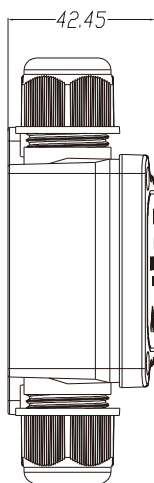

### Product Parameters:

- Rated Voltage:450V AC/DC
- Wire Section:0.5mm<sup>2</sup>-6.0mm<sup>2</sup>
- Waterproof Lever:IP68(IPX8 : 4M : 120H)
- Operation Rating : -40°C-+105°C
- Certificate:TUV, CE, ROHS

## Product Parts Introduction

Product Parts	Material	Color
Box	PA66、 UL94V-2	Black
Locking nut	PA66、 UL94V-2	Black
Screws	Stainless Steel	Original Color
Seal ring	Silicone	Green、 Black、 Yellow
Certificate	  <b>RoHS</b>	

## Multiple Connection Mode

# Product Specification

**Product Model:** CJCX006

**Product Dimension:**

Product Model	Cable gland	Thread	Cable range (mm)	Inner size (mm) L*W*H
CJCX006	A.B.C.D	M25	φ5-9mm, φ9-12mm φ10-14mm	71*56*29.3