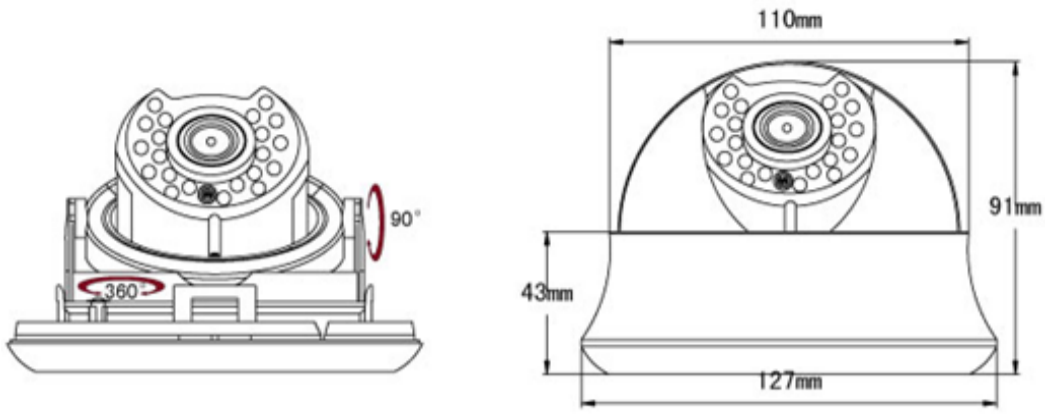

CCTV Camera

CM12237

Features

- ◆ 4.5 inch Plastic IR Dome Camera
- ◆ 25/30fps@1080P(TVI) Color Camera
- ◆ 1/4" 1.0 Megapixel CMOS Sensor
- ◆ 21 pcs \varnothing 5mm IR-LED, IR Range 20M
- ◆ Built-in 3.6mm ICR Lens

Specifications

Model Name	CM12237
Image Device	1/4" 1.0 Megapixel CMOS Sensor
CMOS Sensor	SC1042
DSP Device	TP2803
Picture Elements	1280(H)x720(V) , 720P
Min. Illumination	0.1Lux
TV System	PAL/NTSC
Lens Furnished	Built-in 3.6mm ICR Lens
Infrared Luminary	21 pcs \varnothing 5mm IR-LED
Illuminate Distance	20 M
Wavelength	850 nm
S/N Ratio	More than 41dB
Electronic Shutter	AUTO/1/50(1/60)-1/100, 000sec
Day/Night	Auto(ICR)/B&W/Color
Sync. System	Internal
Video Output	1 Vp-p / 75 Ohms
Power Supply	DC12V \pm 10%
Operation Temperature	-30 $^{\circ}$ C ~ +70 $^{\circ}$ C RH95% Max
Dimension	\varnothing 127 x 91 mm
Weight	600g

■ Size Chart

Design and specifications are subject to change without notice.