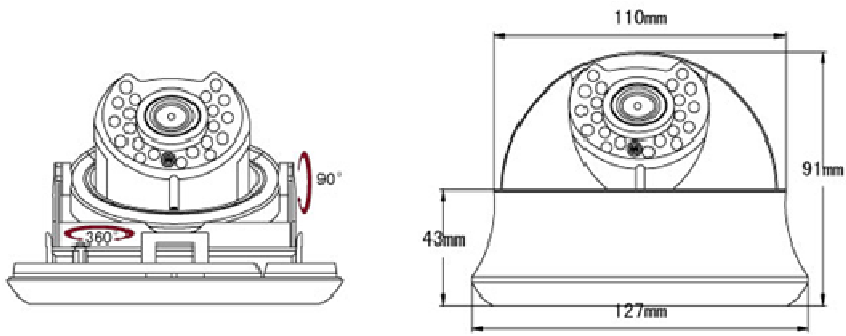

CCTV Camera

CM12218

Features

- ◆ 4.5 inch Plastic IR Dome Camera
- ◆ 25/30fps@1080P(TVI) Color Camera
- ◆ 1/3" SONY 2.0 Megapixel CMOS Sensor
- ◆ 21 pcs ϕ 5mm IR-LED, IR Range 20M
- ◆ Built-in 3.6mm ICR Lens (6mm is Optional)

Specifications

Model Name	CM12218
Image Device	1/3" SONY 2.0 Megapixel CMOS Sensor
CMOS Sensor	IMX322
DSP Device	FH8531+TP2801
Picture Elements	1920(H) \times 1080(V) , 1080P
Min. Illumination	0.01Lux
TV System	PAL/NTSC
Lens Furnished	3.6 mm ICR Lens(6mm is Optional)
Infrared Luminary	21 pcs ϕ 5mm IR-LED
Illuminate Distance	20 M
Wavelength	850 nm
S/N Ratio	More than 80dB
Electronic Shutter	AUTO/1/50(1/60)-1/100,000sec
Day/Night	Auto(ICR)/B&W/Color
Sync. System	Internal
Video Output	1 Vp-p / 75 Ohms
Power Supply	DC12V \pm 10%
Operation Temperature	-30 $^{\circ}$ C \sim +70 $^{\circ}$ C RH95% Max
Dimension	ϕ 127 x 91 mm
Weight	600g

■ Size Chart

Design and specifications are subject to change without notice.