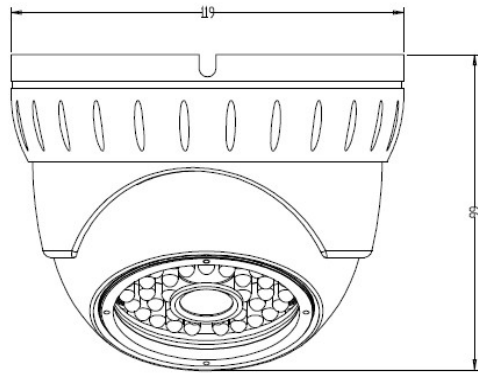

### Specifications

Model Name	CM12206
Image Device	1/3" SONY 2.0 Megapixel CMOS Sensor
CMOS Sensor	IMX322
DSP Device	FH8531+TP2801
Picture Elements	1920(H) $\times$ 1080(V) , 1080P
Min. Illumination	0.01Lux
TV System	PAL/NTSC
Lens Furnished	Built-in 3.6mm ICR Lens (6mm is Optional)
Infrared Luminary	48 pcs $\varnothing$ 5mm IR-LED
Illuminate Distance	40 M
Wavelength	850 nm
Waterproofing Criterion	IP 66
S/N Ratio	More than 80dB
Electronic Shutter	AUTO/1/50(1/60)-1/100,000sec
Day/Night	Auto(ICR)/B&W/Color
Sync. System	Internal
Video Output	1 Vp-p / 75 Ohms
Power Supply	DC12V $\pm$ 10%
Operation Temperature	-30 $^{\circ}$ C ~ +70 $^{\circ}$ C RH95% Max
Dimension	$\varnothing$ 119 x 99 mm
Weight	850g

■ Size Chart

*Design and specifications are subject to change without notice.*