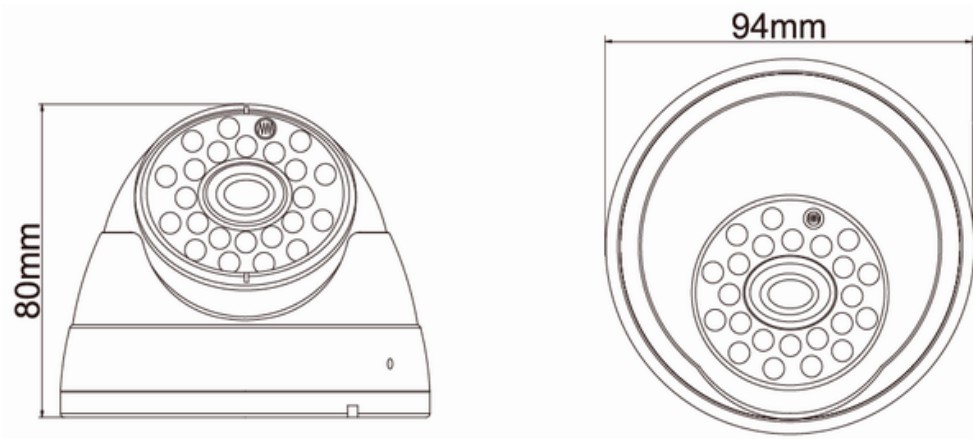

CCTV Camera

CM12201

Features

- ◆ Vandalproof IR Dome Camera
- ◆ 25/30fps@1080P(TVI) Color Camera
- ◆ 1/4" 1.0 Megapixel CMOS Sensor
- ◆ 24 pcs ϕ 5mm IR-LED, IR Range 20M
- ◆ Al-Alloy Case, IP66.
- ◆ Built-in 3.6mm ICR Lens

Specifications

Model Name	CM12201
Image Device	1/4" 1.0 Megapixel CMOS Sensor
CMOS Sensor	SC1042
DSP Device	TP2803
Picture Elements	1280(H) \times 720(V) , 720P
Min. Illumination	0.1Lux
TV System	PAL/NTSC
Lens Furnished	Built-in 3.6mm ICR Lens
Infrared Luminary	24 pcs ϕ 5mm IR-LED
Illuminate Distance	20 M
Wavelength	850 nm
Waterproofing Criterion	IP 66
S/N Ratio	More than 41dB
Electronic Shutter	AUTO/1/50(1/60)-1/100, 000sec
Day/Night	Auto(ICR)/B&W/Color
Sync. System	Internal
Video Output	1 Vp-p / 75 Ohms
Power Supply	DC12V \pm 10%
Operation Temperature	-30 $^{\circ}$ C \sim +70 $^{\circ}$ C RH95% Max
Dimension	ϕ 94 x 80 mm
Weight	450g

■ Size Chart

Design and specifications are subject to change without notice.