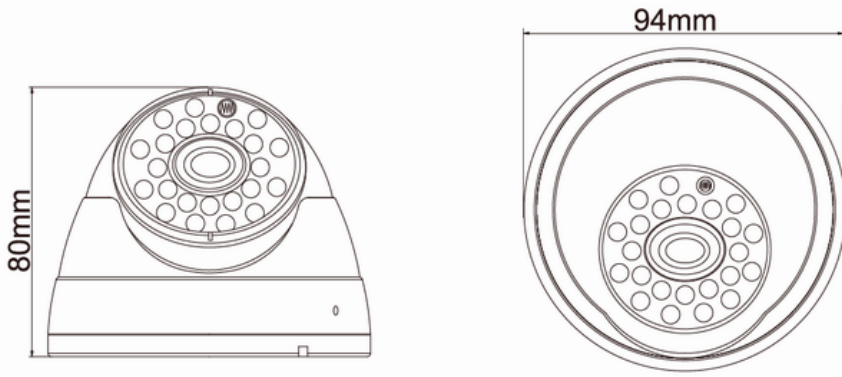

CCTV Camera

CM12200

Features

- ◆ Plastic IR Dome Camera
- ◆ 25/30fps@1080P(TVI) Color Camera
- ◆ 1/4" 1.0 Megapixel CMOS Sensor
- ◆ 24 pcs \varnothing 5mm IR-LED, IR Range 20M
- ◆ Built-in 3.6mm ICR Lens

Specifications

Model Name	CM12200
Image Device	1/4" 1.0 Megapixel CMOS Sensor
CMOS Sensor	SC1042
DSP Device	TP2803
Picture Elements	1280(H) \times 720(V) , 720P
Min. Illumination	0.1Lux
TV System	PAL/NTSC
Lens Furnished	Built-in 3.6mm ICR Lens
Infrared Luminary	24 pcs \varnothing 5mm IR-LED
Illuminate Distance	20 M
Wavelength	850 nm
S/N Ratio	More than 41dB
Electronic Shutter	AUTO/1/50(1/60)-1/100, 000sec
Day/Night	Auto(ICR)/B&W/Color
Sync. System	Internal
Video Output	1 Vp-p / 75 Ohms
Power Supply	DC12V \pm 10%
Operation Temperature	-30 $^{\circ}$ C \sim +70 $^{\circ}$ C RH95% Max
Dimension	\varnothing 94 x 80 mm
Weight	450g

■ Size Chart

Design and specifications are subject to change without notice.